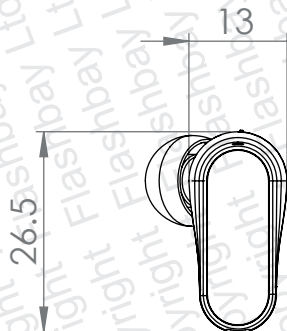

Total length \approx 621mm

Left

Right

58

9.5

PRODUCT	CODE	DIMENSIONS	SCALE
Vibe Bluetooth	VBB	mm	1:1