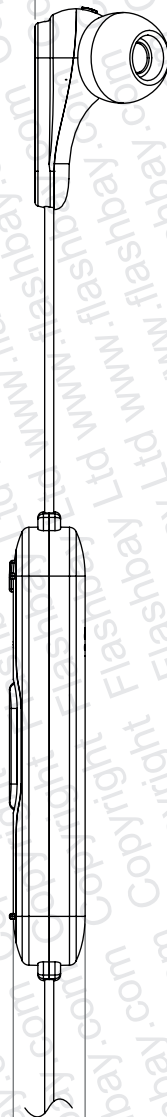

Total length \approx 621mm

Left

Right

58

9.5

PRODUCT	CODE	DIMENSIONS	SCALE
Vibe Bluetooth	VBB	mm	1:1