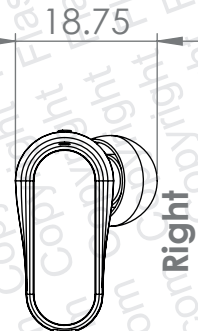

Total length \approx 621mm

Left

Right

58

9.5

PRODUCT	CODE	DIMENSIONS	SCALE
Vibe Bluetooth	VBB	mm	1:1