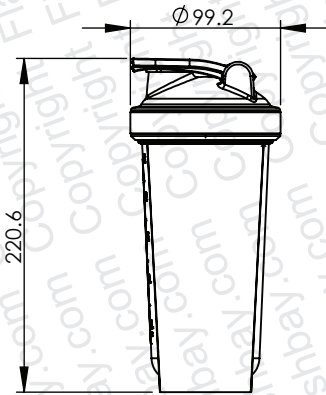

750ml

550ml

PRODUCT
Mix

CODE
MX

DIMENSIONS
mm

SCALE
1:5