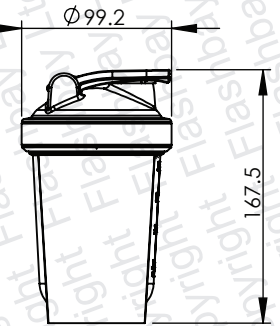

750ml

550ml

PRODUCT
Mix

CODE
MX

DIMENSIONS
mm

SCALE
1:5