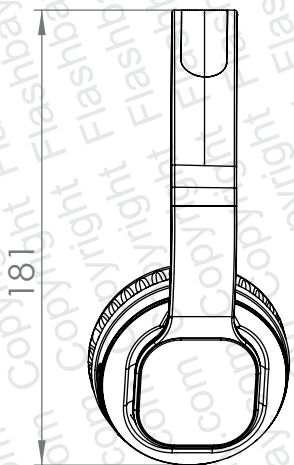

26

173

181

Ø 75

PRODUCT
Indie

CODE
ID

DIMENSIONS
mm

SCALE
1 : 3