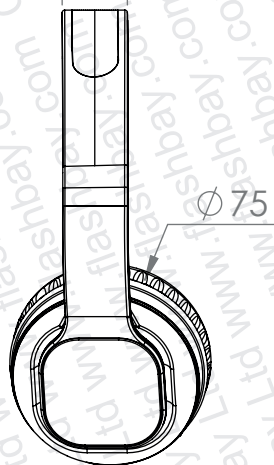

26

173

181

Ø 75

PRODUCT
Indie

CODE
ID

DIMENSIONS
mm

SCALE
1 : 3