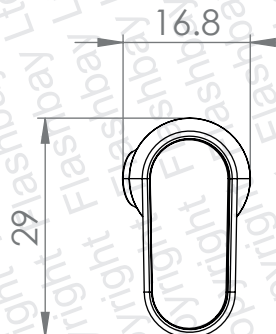

Total length ≈ 626mm

Left

Right

9.5

58

PRODUCT	CODE	DIMENSIONS	SCALE
Grain Bluetooth	GNB	mm	1:1