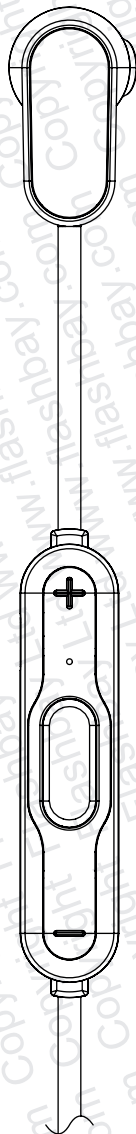

Total length ≈ 626mm

Left

Right

9.5

58

PRODUCT	CODE	DIMENSIONS	SCALE
Grain Bluetooth	GNB	mm	1:1