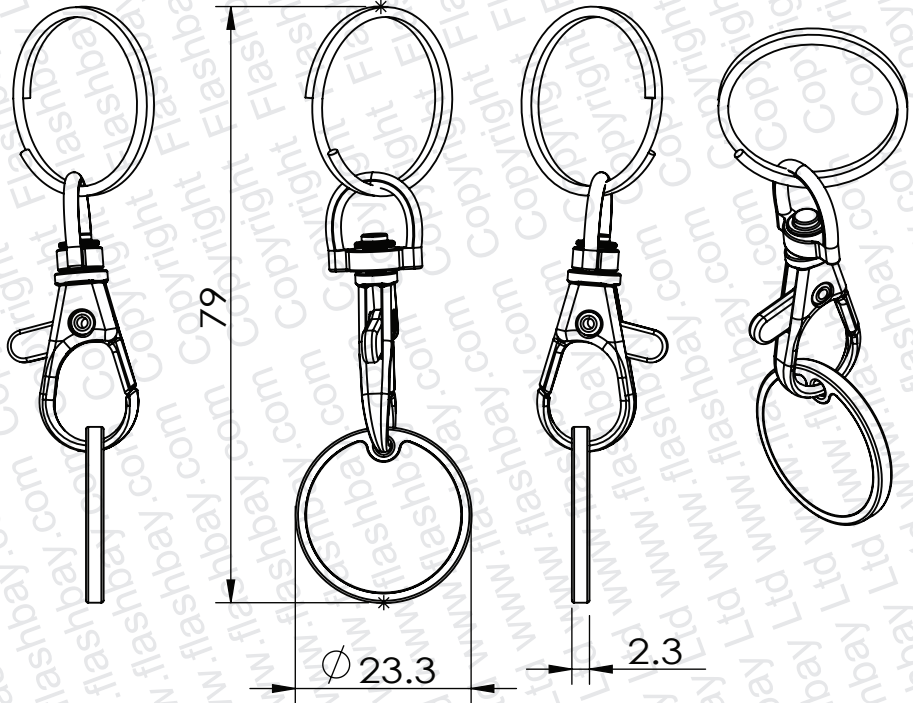

EUR GBP

PRODUCT
Chroma

CODE
CTT

DIMENSIONS
mm