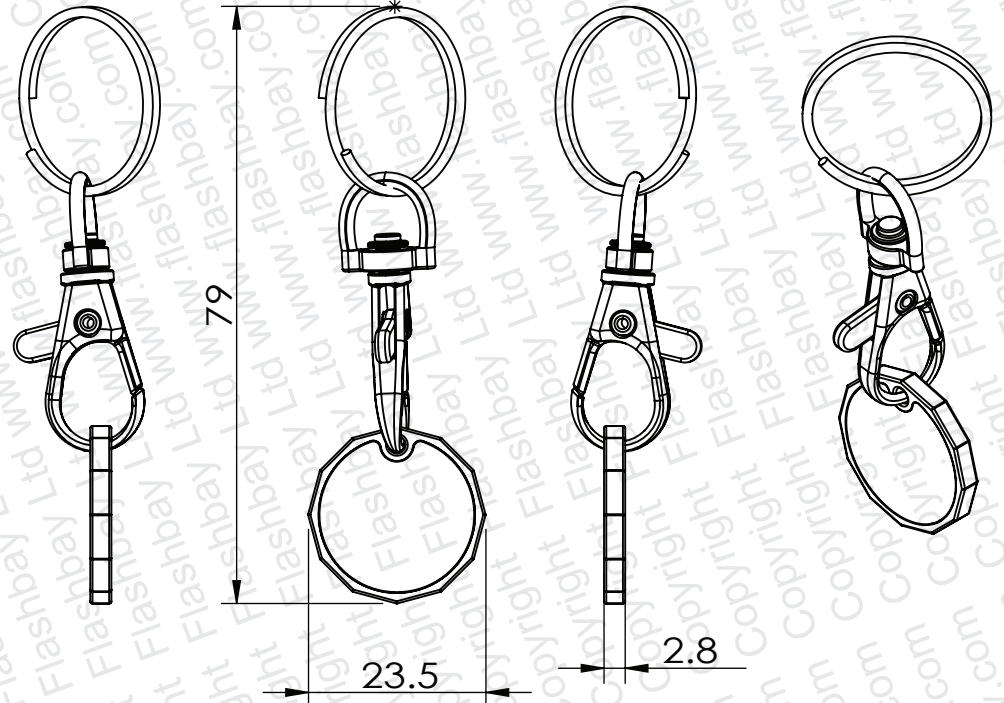

EUR GBP

PRODUCT
Chroma

CODE
CTT

DIMENSIONS
mm